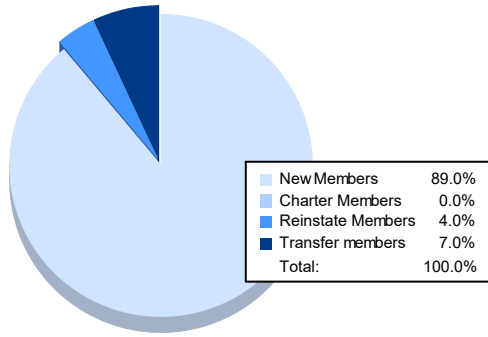

Year	New Clubs	Dropped Clubs	Gain/ Loss Clubs	New Members	Charter Members	Reinstate Members	Transfer Members	Total Member Added	Total Members Dropped	Gain/ Loss Members
2017-2018	0	1	-1	106	0	3	4	113	120	-7
2018-2019	1	2	-1	102	28	8	3	141	180	-39
2019-2020	0	2	-2	62	30	3	4	99	141	-42
2020-2021	0	1	-1	35	0	3	3	41	128	-87
2021-2022	0	0	0	89	0	4	7	100	104	-4
<b>Average</b>	<b>0</b>	<b>1</b>	<b>-1</b>	<b>79</b>	<b>12</b>	<b>4</b>	<b>4</b>	<b>99</b>	<b>135</b>	<b>-36</b>

### Membership Composition June 2022 Cumulative