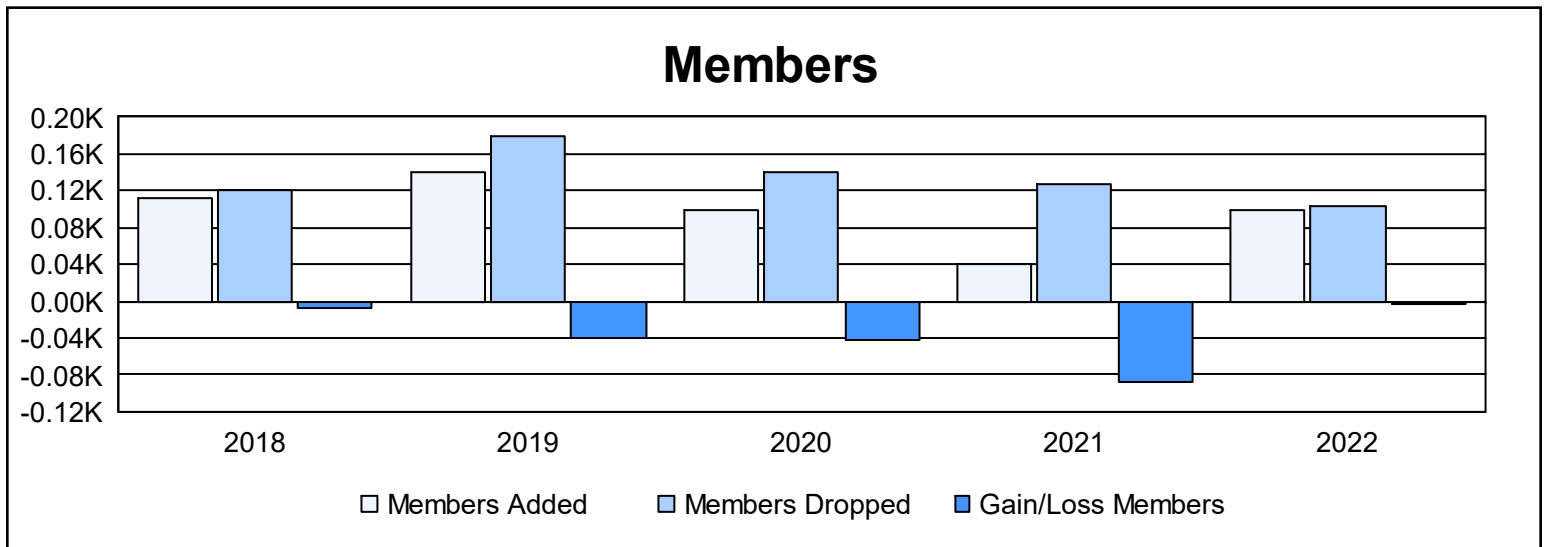

Year	New Clubs	Dropped Clubs	Gain/ Loss Clubs	New Members	Charter Members	Reinstate Members	Transfer Members	Total Member Added	Total Members Dropped	Gain/ Loss Members
2017-2018	0	1	-1	106	0	3	4	113	120	-7
2018-2019	1	2	-1	102	28	8	3	141	180	-39
2019-2020	0	2	-2	62	30	3	4	99	141	-42
2020-2021	0	1	-1	35	0	3	3	41	128	-87
2021-2022	0	0	0	89	0	4	7	100	104	-4
<b>Average</b>	<b>0</b>	<b>1</b>	<b>-1</b>	<b>79</b>	<b>12</b>	<b>4</b>	<b>4</b>	<b>99</b>	<b>135</b>	<b>-36</b>

### Membership Composition June 2022 Cumulative