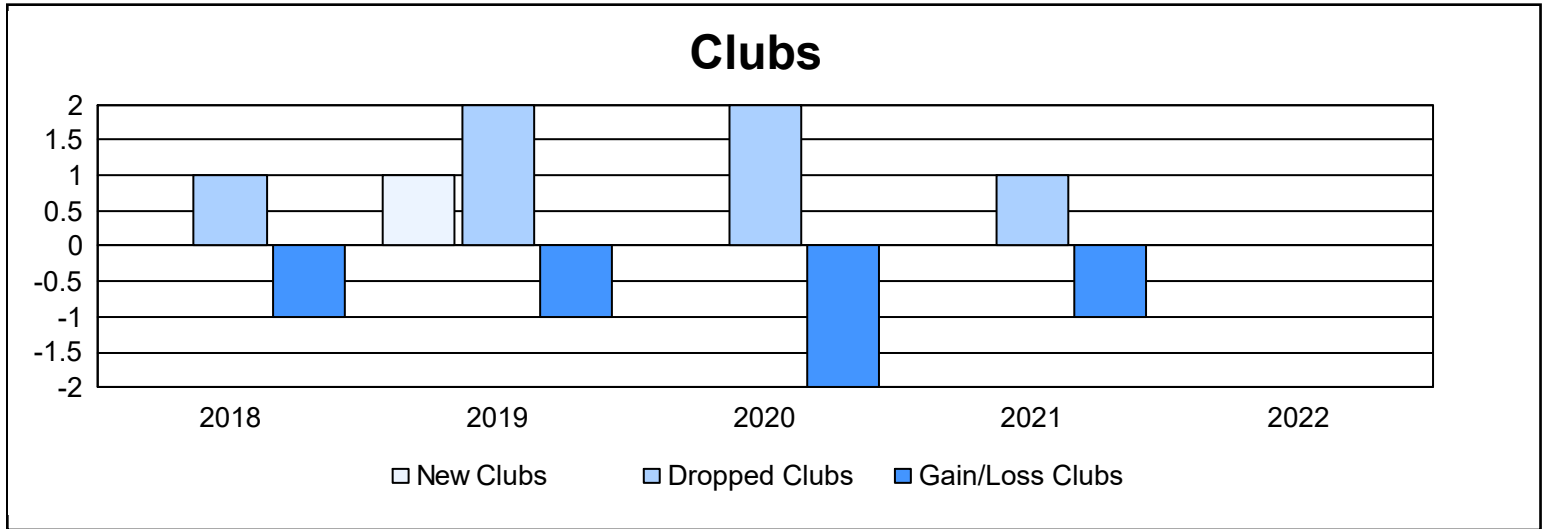

Year	New Clubs	Dropped Clubs	Gain/ Loss Clubs	New Members	Charter Members	Reinstate Members	Transfer Members	Total Member Added	Total Members Dropped	Gain/ Loss Members
2017-2018	0	1	-1	106	0	3	4	113	120	-7
2018-2019	1	2	-1	102	28	8	3	141	180	-39
2019-2020	0	2	-2	62	30	3	4	99	141	-42
2020-2021	0	1	-1	35	0	3	3	41	128	-87
2021-2022	0	0	0	89	0	4	7	100	104	-4
<b>Average</b>	<b>0</b>	<b>1</b>	<b>-1</b>	<b>79</b>	<b>12</b>	<b>4</b>	<b>4</b>	<b>99</b>	<b>135</b>	<b>-36</b>

### Membership Composition June 2022 Cumulative